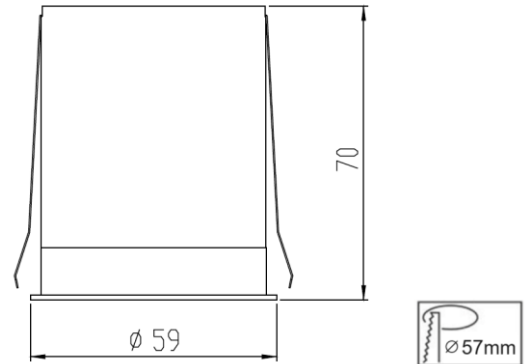

[AMMO] _ AMDN4

8w LED Recessed Downlight

RiO[®]
LIGHT DYNAMIC

General Information

Housing Material:	Aluminium	Diffuser Material:	PC
Colour (RAL):	White(9016) - Black(9004)	Weight:	154g (Lamp)
Dimensions (L-W-H):	Dia.59mm – H56mm	Cuthole :	57mm
Connection:	AC Connector	Installation:	Recessed Mounted
Rotation Angle:	N/A	Tilting Angle:	N/A
Temperature:	-20 ~ +32°C	Accessories:	N/A

Photometrical Data

LED Manufacturer:	Luminus	LED Type:	CXM-6
CCT:	2700K - 3000K - 4000K	CRI(Minimum):	90
lm system (±5%):	374lm – 392lm – 419lm	lm source:	808lm - 853lm - 905lm
Luminous Efficiency:	44lm/w – 46lm/w – 49lm/w	MacAdam:	3
Optic:	Lens + Anti-glare cover	Beam Angle:	25°/40°
UGR:	<10	LifeSpan (Ta25°C):	>50.000h - L70B50