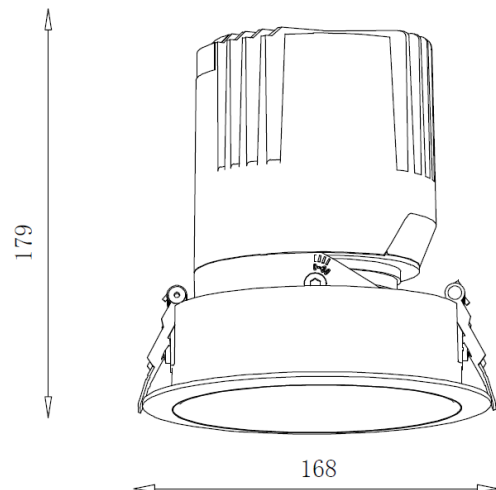

PRODUCT DATASHEET

Model: LDL505

Category: LED Recessed Downlight

Description: 38w LED Recessed Downlight

General Information

Material: Aluminum

Fitting Colors: Matte White/ Black

Rotation Angle (degree): 350

Tilting Angle (degree): 30

Track System: Not Applicable

IP Rating: 20

Working Temperature (°C): -5 - +32

Storage Temperature (°C): -20 - +50

Product Dimensions and Cut-out Information

Fitting Length (mm): Not Applicable

Diameter (mm): 168

Height (mm): 179

Cut-out Dimension (mm): 145

False Ceiling Thickness (mm): 189

Dimension:

Packing Information

Packaging Type: Individual box

Quantity per carton: 18

CBM per carton: 0.13

Gross weight per carton (kgs): 30.5

Lifespan

Lifetime (hours): 50000

Luminous Flux after 50000hours (lm): LM80 Comply

PRODUCT DATASHEET

Model: LDL505

Category: LED Recessed Downlight