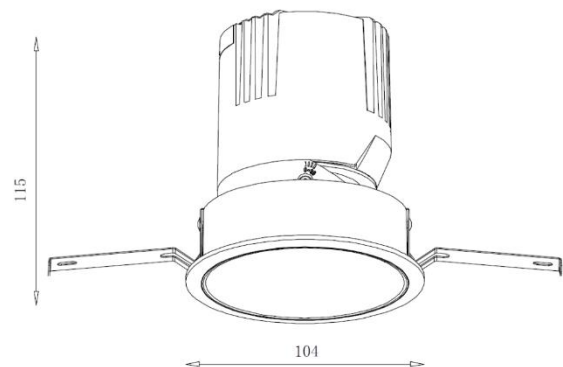

PRODUCT DATASHEET

Model: LDL503

Category: LED Recessed Downlight

Description: 22w LED Recessed Downlight

General Information

Material: Aluminum

Fitting Colors: Matte White/ Black

Rotation Angle (degree): 350

Tilting Angle (degree): 30

Track System: Not Applicable

IP Rating: 20

Working Temperature (°C): -5 - +32

Storage Temperature (°C): -20 - +50

Product Dimensions and Cut-out Information

Fitting Length (mm): Not Applicable

Diameter (mm): 104

Height (mm): 115

Cut-out Dimension (mm): 95

False Ceiling Thickness (mm): 125

Dimension:

Packing Information

Packaging Type: Individual box

Quantity per carton: 30

CBM per carton: 0.084

Gross weight per carton (kgs): 15

Lifespan

Lifetime (hours): 50000

Luminous Flux after 50000hours (lm): LM80 Comply

PRODUCT DATASHEET

Model: LDL503

Category: LED Recessed Downlight