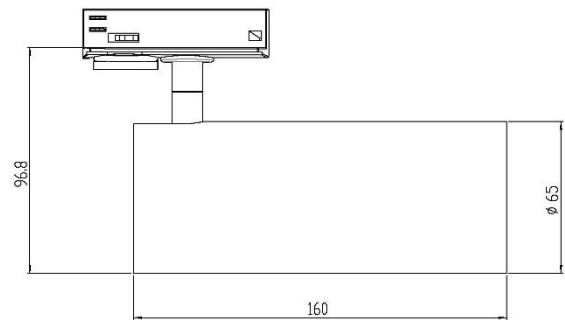

## Product Dimensions and Cut-out Information

Fitting Length (mm): 96.8

Diameter (mm): 65

Height (mm): 160

Cut-out Dimension (mm): Not Applicable

Dimension: