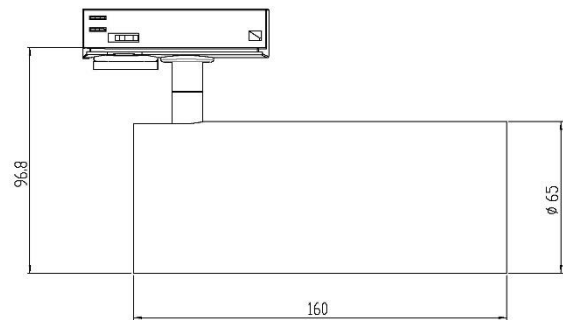

PRODUCT DATASHEET

Model: L2T612

Category: LED Tracklight

Description: 24w LED Tracklight

General Information

Material: Aluminum

Fitting Colors: Matte White, Black

Rotation Angle (degree): 350

Tilting Angle (degree): 90

Track System: Available in single wire, 3 wires

IP Rating: 20

Working Temperature (°C): -5 - +35

Storage Temperature (°C): -20 - +50

Product Dimensions and Cut-out Information

Fitting Length (mm): 96.8

Diameter (mm): 65

Height (mm): 160

Cut-out Dimension (mm): Not Applicable

Dimension:

Lifespan

Lifetime (hours): 30000

PRODUCT DATASHEET

Model: L2T612