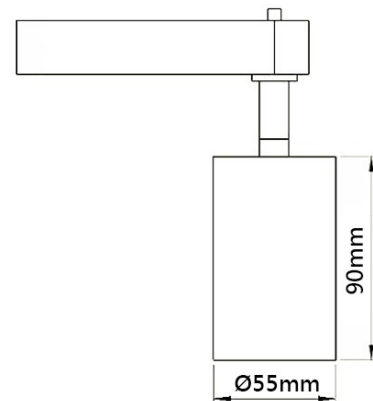

PRODUCT DATASHEET

Model: LTM515

Category: LED Tracklight

Description: 15w LED Tracklight

General Information

Material: Aluminum

Fitting Colors: White/ Black/ Painted Silver

Rotation Angle (degree): 350

Tilting Angle (degree): 60

Track System: Available in single wire, 3 wire

IP Rating: 20

Working Temperature (°C): -5 - +35

Storage Temperature (°C): -20 - +50

Product Dimensions and Cut-out Information

Fitting Length (mm): 90

Diameter (mm): 55

Height (mm): Not Applicable

Cut-out Dimension (mm): Not Applicable

Dimension:

Packing Information

Packaging Type: Individual box

Quantity per carton: 20

CBM per carton: 0.0384

Gross weight per carton (kgs): 6.8

Lifespan

Lifetime (hours): 30000

Luminous Flux after 50000hours (lm): LM80 Comply

PRODUCT DATASHEET

Model: LTM515

Category: LED Tracklight

Description: 15w LED Tracklight