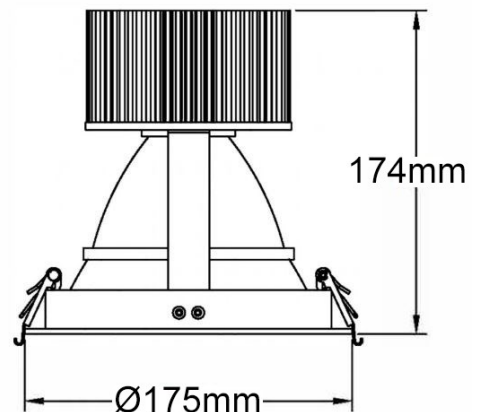

Lifespan

Lifetime (hours): 50000

Luminous Flux after 50000hours (lm): LM80 Comply

Dimension: