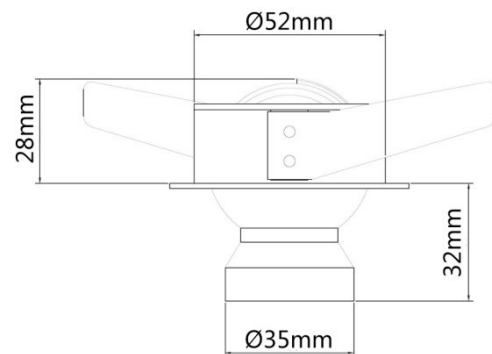

Lifespan

Lifetime (hours): 50000

Luminous Flux after 50000hours (lm): LM80 Comply

Dimension: