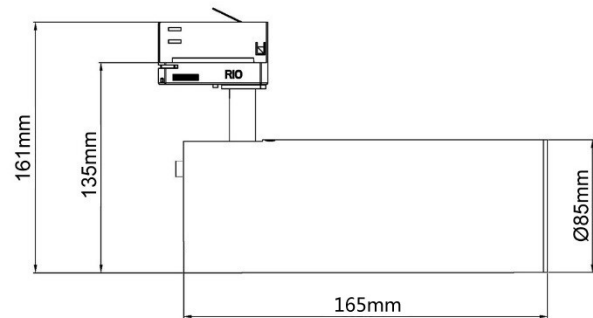

## General Information

Material: Aluminum

Fitting Colors: Matte White/ Black

Rotation Angle (degree): 355

Tilting Angle (degree): 90

Track System: Available in single wire, 3 wire, 3 phase

IP Rating: 20

Working Temperature (°C): -5 - +35

## Product Dimensions and Cut-out Information

Fitting Length (mm): 150

Diameter (mm): 85

Height (mm): Not Applicable

Cut-out Dimension (mm): Not Applicable

Dimension:

## Packing Information

Packaging Type: Individual box

Quantity per carton: 12

CBM per carton: 0.033

Gross weight per carton (kgs): 13