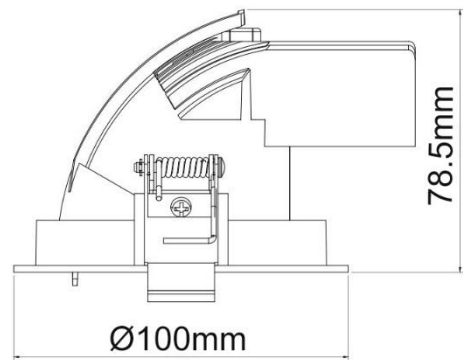

## General Information

Material: Aluminum

Fitting Colors: White/ Black/ Painted Silver

Rotation Angle (degree): 355

Tilting Angle (degree): 45

Track System: Not Applicable

IP Rating: 20

Working Temperature (°C): -5 - +35

## Product Dimensions and Cut-out Information

Fitting Length (mm): Not Applicable

Diameter (mm): 100

Height (mm): 78.5

Cut-out Dimension (mm): 89

Dimension: