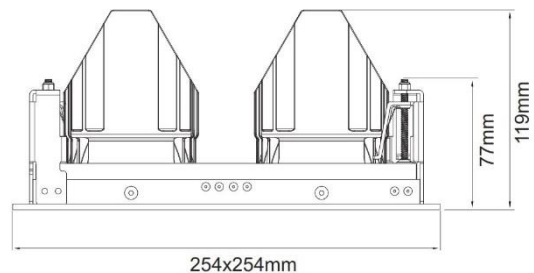

## Product Dimensions and Cut-out Information

Fitting Length (mm): Not Applicable

Diameter (mm): 254 x 254

Height (mm): 119

Cut-out Dimension (mm): 240 x 240

Dimension: