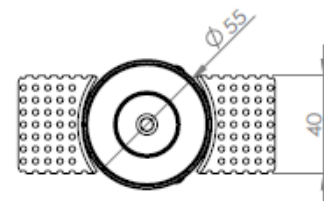

PRODUCT DATASHEET

Model: LDG341

Category: LED Adjustable Trimless Downlight

Description: 5w LED Adjustable Trimless Downlight

General Information

Material: Aluminum

Fitting Colors: White/ Black/ Satin Silver

Rotation Angle (degree): Not Applicable

Tilting Angle (degree): 30

Track System: Not Applicable

IP Rating: 20

Working Temperature (°C): -5 - +35

Storage Temperature (°C): -20 - +50

Product Dimensions and Cut-out Information

Fitting Length (mm): Not Applicable

Diameter (mm): 55

Height (mm): 93

Cut-out Dimension (mm): 55

Dimension:

Lifespan

Lifetime (hours): 50000

Luminous Flux after 50000hours (lm): LM80 Comply

Accessories

PRODUCT DATASHEET

Model: LDG341

Category: LED Adjustable Trimless Downlight

Description: 5w LED Adjustable Trimless Downlight

Light Technical Information

Color Temperature	CRI (Ra)	Gamut Index (GAI)	System Lumen	Lumen per Watt
2700	90	90	332	55
2700	95	100	310	52
3000	90	90	350	58
3000	95	100	322	54
4000	90	90	371	62
4000	95	100	338	56
5000	80	90	375	63
5000	90	90	325	54