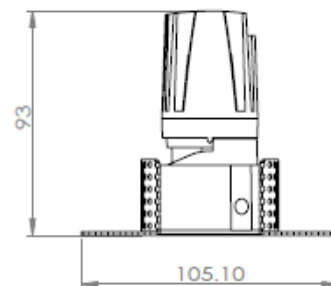

PRODUCT DATASHEET

Model: LDG341

Category: LED Adjustable Trimless Downlight

Description: 5w LED Adjustable Trimless Downlight

General Information

Material: Aluminum

Fitting Colors: White/ Black/ Satin Silver

Rotation Angle (degree): Not Applicable

Tilting Angle (degree): 30

Track System: Not Applicable

IP Rating: 20

Working Temperature (°C): -5 - +35

Storage Temperature (°C): -20 - +50

Product Dimensions and Cut-out Information

Fitting Length (mm): Not Applicable

Diameter (mm): 55

Height (mm): 93

Cut-out Dimension (mm): 55

Dimension:

Lifespan

Lifetime (hours): 50000

Luminous Flux after 50000hours (lm): LM80 Comply