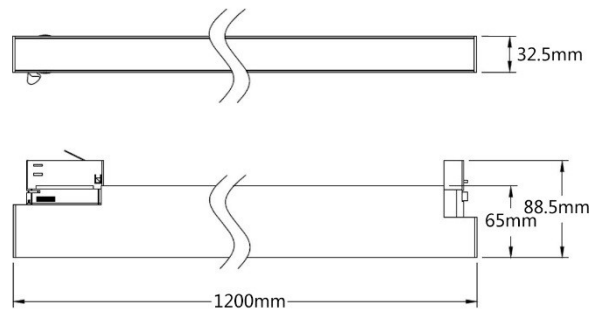

PRODUCT DATASHEET

Model: L2T626 L3T626 L4T626

Category: LED Tracklight

Description: 38w LED Tracklight

General Information

Material: Aluminum

Fitting Colors: Matte White/ Black/ Satin Silver

Rotation Angle (degree): Not Applicable

Tilting Angle (degree): Not Applicable

Track System: Available in single wire, 3 wire, 3 phase

IP Rating: 20

Working Temperature (°C): -5 - +35

Storage Temperature (°C): -20 - +50

Product Dimensions and Cut-out Information

Fitting Length (mm): 1200

Diameter (mm): Not Applicable

Height (mm): 88

Cut-out Dimension (mm): Not Applicable

Dimension

Packing Information

Packaging Type: Individual box

Quantity per carton: 10