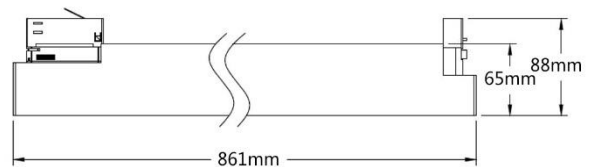

Packing Information

Packaging Type: Individual box

Quantity per carton: 10

CBM per carton: 0.0514

Lifespan

Lifetime (hours): 50000

Luminous Flux after 50000hours (lm): LM80 Comply