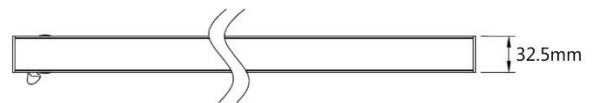

## Product Dimensions and Cut-out Information

Fitting Length (mm): 861

Diameter (mm): Not Applicable

Height (mm): 88

Cut-out Dimension (mm): Not Applicable

Dimension