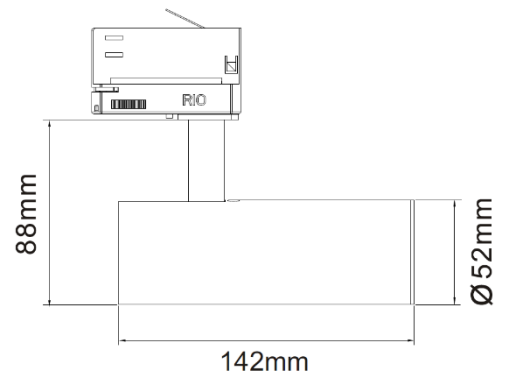

## Product Dimensions and Cut-out Information

Fitting Length (mm): 142

Diameter (mm): 52

Height (mm): Not Applicable

Cut-out Dimension (mm): Not Applicable

Dimension: