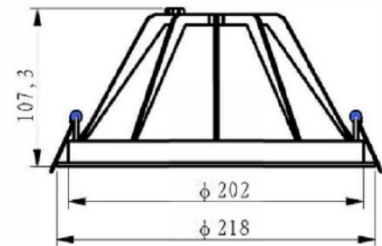

## Product Dimensions and Cut-out Information

Fitting Length (mm): Not Applicable

Diameter (mm): 218

Height (mm): 107

Cut-out Dimension (mm): 205

Dimension: