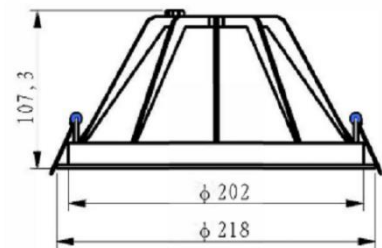

## Product Dimensions and Cut-out Information

Fitting Length (mm): Not Applicable

Diameter (mm): 218

Height (mm): 107

Cut-out Dimension (mm): 205

Dimension: