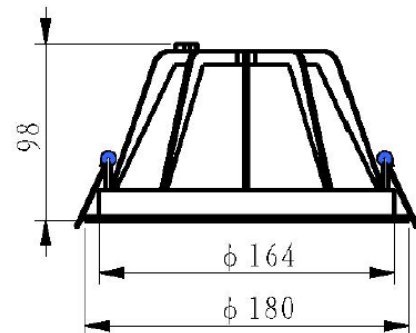

## Product Dimensions and Cut-out Information

Fitting Length (mm): Not Applicable

Diameter (mm): 180

Height (mm): 98

Cut-out Dimension (mm): 168

Dimension: