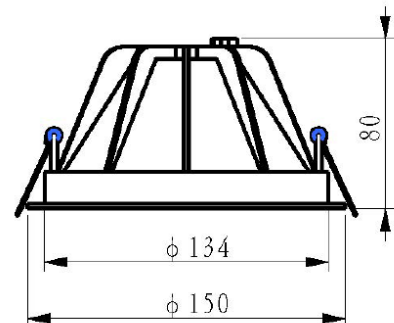

## Product Dimensions and Cut-out Information

Fitting Length (mm): Not Applicable

Diameter (mm): 150

Height (mm): 80

Cut-out Dimension (mm): 138

Dimension: