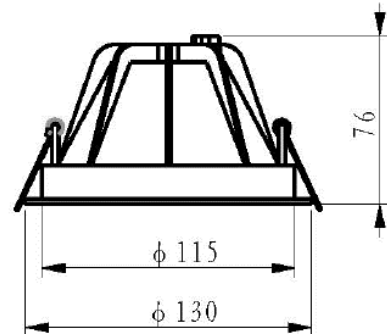

PRODUCT DATASHEET

Model: LDL924

Category: LED Recessed Downlight

Description: 12w LED Recessed Downlight

General Information

Material: Aluminum

Fitting Colors: Matte White/ Black/ Satin Silver

Rotation Angle (degree): Not Applicable

Tilting Angle (degree): Not Applicable

Track System: Not Applicable

IP Rating: 20

Working Temperature (°C): -5 - +35

Storage Temperature (°C): -20 - +50

Product Dimensions and Cut-out Information

Fitting Length (mm): Not Applicable

Diameter (mm): 130

Height (mm): 76

Cut-out Dimension (mm): 120

Dimension:

Lifespan

Lifetime (hours): 50000

Luminous Flux after 50000hours (lm): LM80 Comply

Accessories