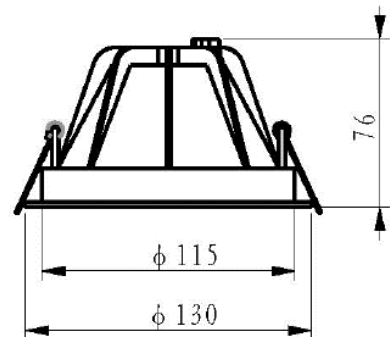

## Product Dimensions and Cut-out Information

Fitting Length (mm): Not Applicable

Diameter (mm): 130

Height (mm): 76

Cut-out Dimension (mm): 120

Dimension: