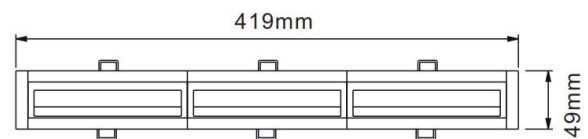

Rotation Angle (degree): Not Applicable

Tilting Angle (degree): Not Applicable

Track System: Not Applicable

Working Temperature (°C): -20 - +32

Storage Temperature (°C): -20 - +50

Product Dimensions and Cut-out Information

Fitting Length (mm): 51

Diameter (mm): 419 x 49

Height (mm): Not Applicable

Cut-out Dimension (mm): 405 x 36

Dimension:

Packing Information

Packaging Type: Individual box

Quantity per carton: 10