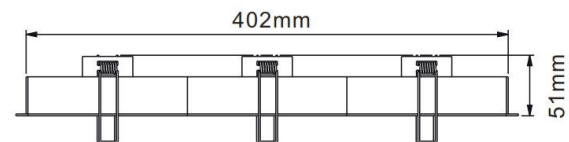

PRODUCT DATASHEET

Model: LXW103

Category: LED Recessed Linear Wall washer

Description: 54w LED Recessed Linear Wall washer with DALI dimming

General Information

Material: Aluminum + Iron

Fitting Colors: Matte White/ Black

Rotation Angle (degree): Not Applicable

Tilting Angle (degree): Not Applicable

Track System: Not Applicable

Working Temperature (°C): -20 - +32

Storage Temperature (°C): -20 - +50

Product Dimensions and Cut-out Information

Fitting Length (mm): 51

Diameter (mm): 419 x 49

Height (mm): Not Applicable

Cut-out Dimension (mm): 405 x 36

Dimension:

Packing Information

Packaging Type: Individual box

Quantity per carton: 10