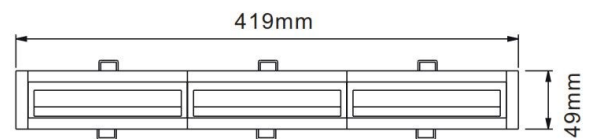

PRODUCT DATASHEET

Model: LXW103

Category: LED Recessed Linear Wall washer

Description: 54w LED Recessed Linear Wall washer

General Information

Material: Aluminum + Iron

Fitting Colors: Matte White/ Black

Rotation Angle (degree): Not Applicable

Tilting Angle (degree): Not Applicable

Track System: Not Applicable

Working Temperature (°C): -20 - +32

Storage Temperature (°C): -20 - +50

Product Dimensions and Cut-out Information

Fitting Length (mm): 51

Diameter (mm): 419 x 49

Height (mm): Not Applicable

Cut-out Dimension (mm): 405 x 36

Dimension:

Packing Information

Packaging Type: Individual box

Quantity per carton: 10

CBM per carton: 0.04