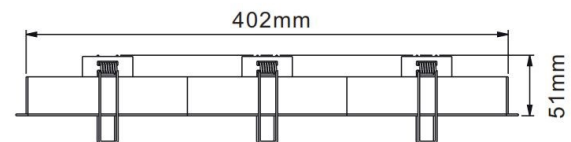

PRODUCT DATASHEET

Model: LXW103

Category: LED Recessed Linear Wall washer

Description: 54w LED Recessed Linear Wall washer

General Information

Material: Aluminum + Iron

Fitting Colors: Matte White/ Black

Rotation Angle (degree): Not Applicable

Tilting Angle (degree): Not Applicable

Track System: Not Applicable

Working Temperature (°C): -20 - +32

Storage Temperature (°C): -20 - +50

Product Dimensions and Cut-out Information

Fitting Length (mm): 51

Diameter (mm): 419 x 49

Height (mm): Not Applicable

Cut-out Dimension (mm): 405 x 36

Dimension:

Packing Information

Packaging Type: Individual box

Quantity per carton: 10

CBM per carton: 0.04

Gross weight per carton (kgs): Not Applicable

Lifespan

Lifetime (hours): 50000

Luminous Flux after 50000hours (lm): LM80 Comply

PRODUCT DATASHEET

Model: LXW103

Category: LED Recessed Linear Wall washer

Description: 54w LED Recessed Linear Wall washer