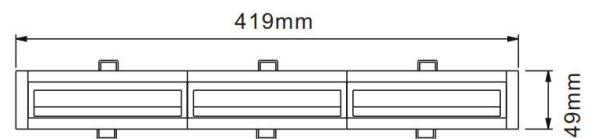

PRODUCT DATASHEET

Model: LXW103

Category: LED Recessed Linear Wall washer

Description: 54w LED Recessed Linear Wall washer with 1-10V dimming

General Information

Material: Aluminum + Iron

Fitting Colors: Matte White/ Black

Rotation Angle (degree): Not Applicable

Tilting Angle (degree): Not Applicable

Track System: Not Applicable

Working Temperature (°C): -20 - +32

Storage Temperature (°C): -20 - +50

Product Dimensions and Cut-out Information

Fitting Length (mm): 51

Diameter (mm): 419 x 49

Height (mm): Not Applicable

Cut-out Dimension (mm): 405 x 36

Dimension:

Packing Information

Packaging Type: Individual box

Quantity per carton: 10