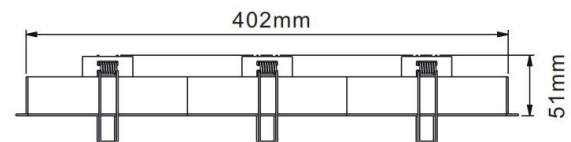

PRODUCT DATASHEET

Model: LXW103

Category: LED Recessed Linear Wall washer

Description: 54w LED Recessed Linear Wall washer with 1-10V dimming

General Information

Material: Aluminum + Iron

Fitting Colors: Matte White/ Black

Rotation Angle (degree): Not Applicable

Tilting Angle (degree): Not Applicable

Track System: Not Applicable

Working Temperature (°C): -20 - +32

Storage Temperature (°C): -20 - +50

Product Dimensions and Cut-out Information

Fitting Length (mm): 51

Diameter (mm): 419 x 49

Height (mm): Not Applicable

Cut-out Dimension (mm): 405 x 36

Dimension:

Packing Information

Packaging Type: Individual box

Quantity per carton: 10