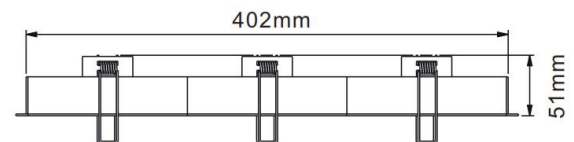

PRODUCT DATASHEET

Model: LXW103

Category: LED Recessed Linear Wall washer

Description: 54w LED Recessed Linear Wall washer with Triac dimming

General Information

Material: Aluminum + Iron

Fitting Colors: Matte White/ Black

Rotation Angle (degree): Not Applicable

Tilting Angle (degree): Not Applicable

Track System: Not Applicable

Working Temperature (°C): -20 - +32

Storage Temperature (°C): -20 - +50

Product Dimensions and Cut-out Information

Fitting Length (mm): 51

Diameter (mm): 419 x 49

Height (mm): Not Applicable

Cut-out Dimension (mm): 405 x 36

Dimension:

Packing Information

Packaging Type: Individual box

Quantity per carton: 10