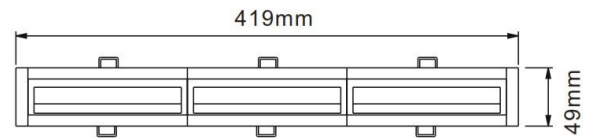

Rotation Angle (degree): Not Applicable

Tilting Angle (degree): Not Applicable

Track System: Not Applicable

Working Temperature (°C): -20 - +32

Storage Temperature (°C): -20 - +50

Product Dimensions and Cut-out Information

Fitting Length (mm): 51

Diameter (mm): 419 x 49

Height (mm): Not Applicable

Cut-out Dimension (mm): 405 x 36

Dimension:

Packing Information

Packaging Type: Individual box

Quantity per carton: 10