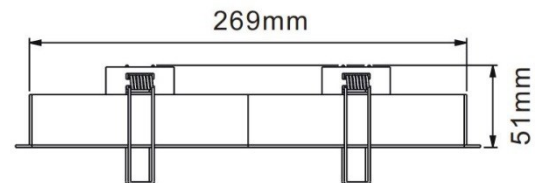

Rotation Angle (degree): Not Applicable

Tilting Angle (degree): Not Applicable

Track System: Not Applicable

Working Temperature (°C): -20 - +32

Storage Temperature (°C): -20 - +50

Product Dimensions and Cut-out Information

Fitting Length (mm): 51

Diameter (mm): 286 x 49

Height (mm): Not Applicable

Cut-out Dimension (mm): 275 x 36

Dimension:

Packing Information

Packaging Type: Individual box

Quantity per carton: 10