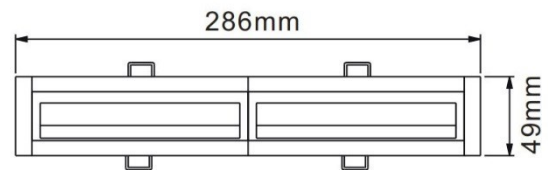

Rotation Angle (degree): Not Applicable

Tilting Angle (degree): Not Applicable

Track System: Not Applicable

Working Temperature (°C): -20 - +32

Storage Temperature (°C): -20 - +50

Product Dimensions and Cut-out Information

Fitting Length (mm): 51

Diameter (mm): 286 x 49

Height (mm): Not Applicable

Cut-out Dimension (mm): 275 x 36

Dimension:

Packing Information

Packaging Type: Individual box

Quantity per carton: 10