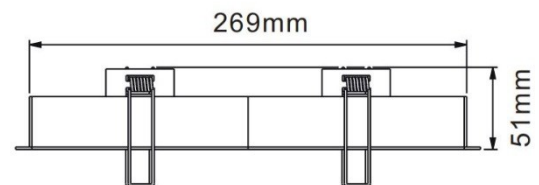

PRODUCT DATASHEET

Model: LXW102

Category: LED Recessed Linear Wall washer

Description: 36w LED Recessed Linear Wall washer

General Information

Material: Aluminum + Iron

Fitting Colors: Matte White/ Black

Rotation Angle (degree): Not Applicable

Tilting Angle (degree): Not Applicable

Track System: Not Applicable

Working Temperature (°C): -20 - +32

Storage Temperature (°C): -20 - +50

Product Dimensions and Cut-out Information

Fitting Length (mm): 51

Diameter (mm): 286 x 49

Height (mm): Not Applicable

Cut-out Dimension (mm): 275 x 36

Dimension:

Packing Information

Packaging Type: Individual box

Quantity per carton: 10

CBM per carton: 0.04