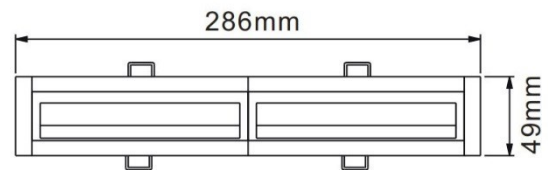

PRODUCT DATASHEET

Model: LXW102

Category: LED Recessed Linear Wall washer

Description: 36w LED Recessed Linear Wall washer

General Information

Material: Aluminum + Iron

Fitting Colors: Matte White/ Black

Rotation Angle (degree): Not Applicable

Tilting Angle (degree): Not Applicable

Track System: Not Applicable

Working Temperature (°C): -20 - +32

Storage Temperature (°C): -20 - +50

Product Dimensions and Cut-out Information

Fitting Length (mm): 51

Diameter (mm): 286 x 49

Height (mm): Not Applicable

Cut-out Dimension (mm): 275 x 36

Dimension:

Packing Information

Packaging Type: Individual box

Quantity per carton: 10

CBM per carton: 0.04