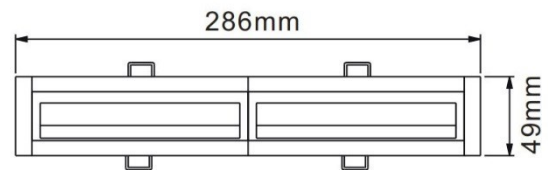

PRODUCT DATASHEET

Model: LXW102

Category: LED Recessed Linear Wall washer

Description: 36w LED Recessed Linear Wall washer with 1-10V dimming

General Information

Material: Aluminum + Iron

Fitting Colors: Matte White/ Black

Rotation Angle (degree): Not Applicable

Tilting Angle (degree): Not Applicable

Track System: Not Applicable

Working Temperature (°C): -20 - +32

Storage Temperature (°C): -20 - +50

Product Dimensions and Cut-out Information

Fitting Length (mm): 51

Diameter (mm): 286 x 49

Height (mm): Not Applicable

Cut-out Dimension (mm): 275 x 36

Dimension:

Packing Information

Packaging Type: Individual box

Quantity per carton: 10