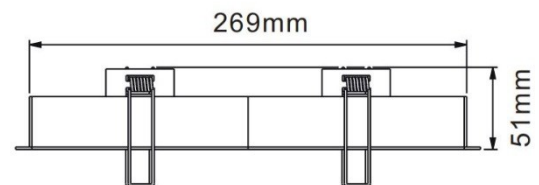

PRODUCT DATASHEET

Model: LXW102

Category: LED Recessed Linear Wall washer

Description: 36w LED Recessed Linear Wall washer with 1-10V dimming

General Information

Material: Aluminum + Iron

Fitting Colors: Matte White/ Black

Rotation Angle (degree): Not Applicable

Tilting Angle (degree): Not Applicable

Track System: Not Applicable

Working Temperature (°C): -20 - +32

Storage Temperature (°C): -20 - +50

Product Dimensions and Cut-out Information

Fitting Length (mm): 51

Diameter (mm): 286 x 49

Height (mm): Not Applicable

Cut-out Dimension (mm): 275 x 36

Dimension:

Packing Information

Packaging Type: Individual box

Quantity per carton: 10