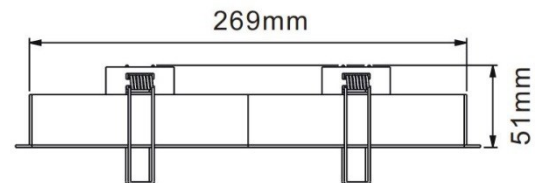

PRODUCT DATASHEET

Model: LXW102

Category: LED Recessed Linear Wall washer

Description: 36w LED Recessed Linear Wall washer with Triac dimming

General Information

Material: Aluminum + Iron

Fitting Colors: Matte White/ Black

Rotation Angle (degree): Not Applicable

Tilting Angle (degree): Not Applicable

Track System: Not Applicable

Working Temperature (°C): -20 - +32

Storage Temperature (°C): -20 - +50

Product Dimensions and Cut-out Information

Fitting Length (mm): 51

Diameter (mm): 286 x 49

Height (mm): Not Applicable

Cut-out Dimension (mm): 275 x 36

Dimension:

Packing Information

Packaging Type: Individual box

Quantity per carton: 10