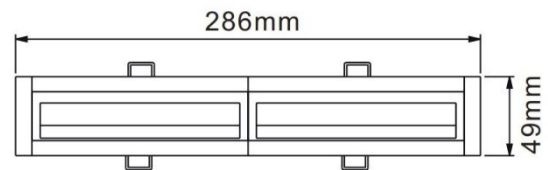

PRODUCT DATASHEET

Model: LXW102

Category: LED Recessed Linear Wall washer

Description: 36w LED Recessed Linear Wall washer with Triac dimming

General Information

Material: Aluminum + Iron

Fitting Colors: Matte White/ Black

Rotation Angle (degree): Not Applicable

Tilting Angle (degree): Not Applicable

Track System: Not Applicable

Working Temperature (°C): -20 - +32

Storage Temperature (°C): -20 - +50

Product Dimensions and Cut-out Information

Fitting Length (mm): 51

Diameter (mm): 286 x 49

Height (mm): Not Applicable

Cut-out Dimension (mm): 275 x 36

Dimension:

Packing Information

Packaging Type: Individual box

Quantity per carton: 10