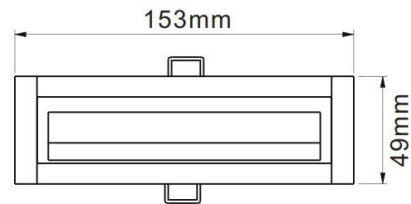

## Product Dimensions and Cut-out Information

Fitting Length (mm): 51

Diameter (mm): 153 x 49

Height (mm): Not Applicable

Cut-out Dimension (mm): 140 x 36

Dimension: