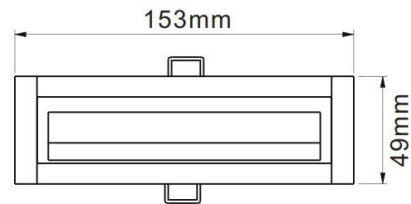

Rotation Angle (degree): Not Applicable

Tilting Angle (degree): Not Applicable

Track System: Not Applicable

Working Temperature (°C): -20 - +32

Storage Temperature (°C): -20 - +50

Product Dimensions and Cut-out Information

Fitting Length (mm): 51

Diameter (mm): 153 x 49

Height (mm): Not Applicable

Cut-out Dimension (mm): 140 x 36

Dimension:

Packing Information

Packaging Type: Individual box

Quantity per carton: 30