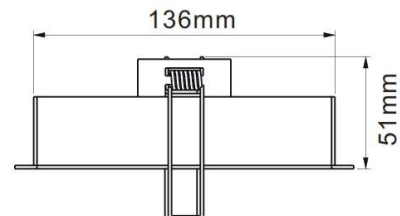

Lifespan

Lifetime (hours): 50000

Luminous Flux after 50000hours (lm): LM80 Comply