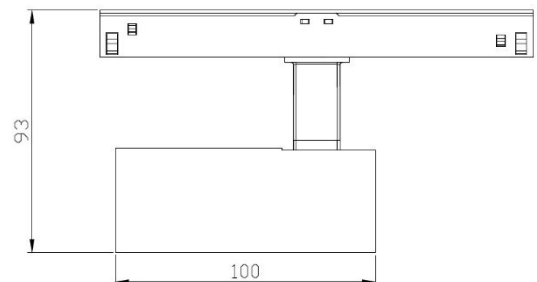

## Product Dimensions and Cut-out Information

Fitting Length (mm): 100

Diameter (mm): 40

Height (mm): Not Applicable

Cut-out Dimension (mm): Not Applicable

Dimension: