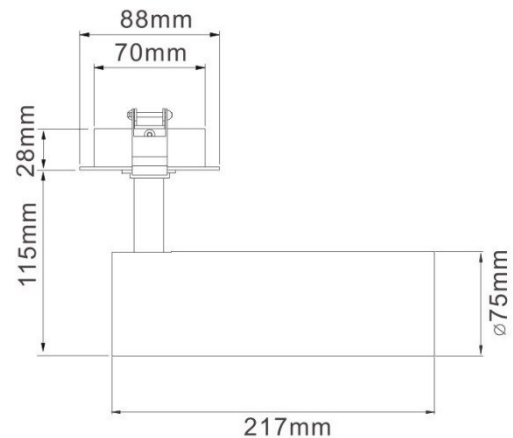

PRODUCT DATASHEET

Model: LDL742

Category: LED Adjustable Recessed Down light

Description: 26w LED Adjustable Recessed Down light

General Information

Material: Aluminum

Fitting Colors: Matte White

Rotation Angle (degree): 355

Tilting Angle (degree): 90

Track System: Not Applicable

IP Rating: 20

Working Temperature (°C): -5 - +35

Storage Temperature (°C): -20 - +50

Product Dimensions and Cut-out Information

Fitting Length (mm): 217

Diameter (mm): 75

Height (mm): Not Applicable

Cut-out Dimension (mm): Not Applicable

Packing Information

Packaging Type: Individual box

Quantity per carton: 30

CBM per carton: 0.03

Gross weight per carton (kgs): 10

Lifespan

Lifetime (hours): 50000

Luminous Flux after 50000hours (lm): LM80 Comply

Dimension:

PRODUCT DATASHEET

Model: LDL742

Category: LED Adjustable Recessed Down light

Description: 26w LED Adjustable Recessed Down light