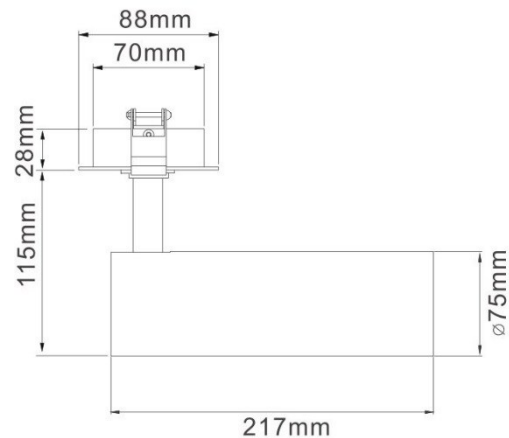

Lifespan

Lifetime (hours): 30000

Luminous Flux after 50000hours (lm): LM80 Comply

Dimension: