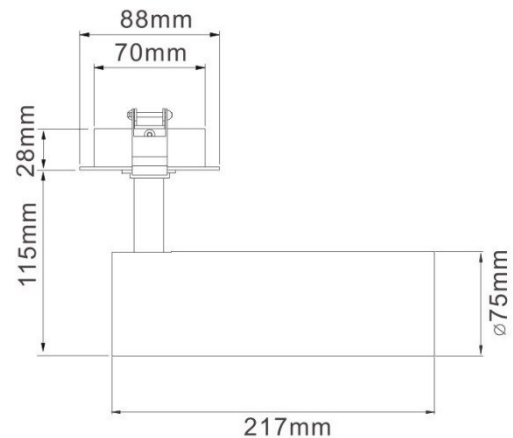

PRODUCT DATASHEET

Model: LDL742

Category: LED Adjustable Recessed Down light

Description: 26w LED Adjustable Recessed Down light with 1 dimming

General Information

Material: Aluminum

Fitting Colors: Matte White

Rotation Angle (degree): 355

Tilting Angle (degree): 90

Track System: Not Applicable

IP Rating: 20

Working Temperature (°C): -5 - +35

Storage Temperature (°C): -20 - +50

Product Dimensions and Cut-out Information

Fitting Length (mm): 217

Diameter (mm): 75

Height (mm): Not Applicable

Cut-out Dimension (mm): Not Applicable

Packing Information

Packaging Type: Individual box

Quantity per carton: 30

CBM per carton: 0.03

Gross weight per carton (kgs): 10

Lifespan

Lifetime (hours): 50000

Luminous Flux after 50000hours (lm): LM80 Comply

Dimension:

PRODUCT DATASHEET

Model: LDL742

Category: LED Adjustable Recessed Down light