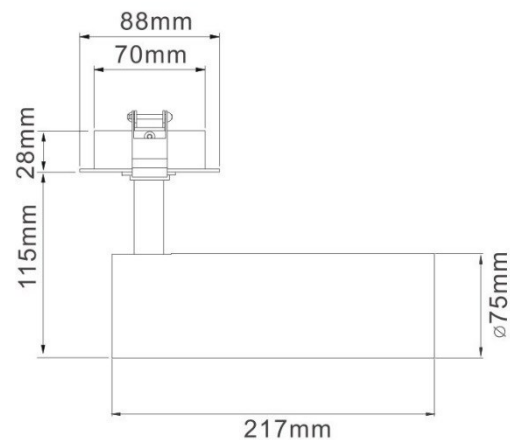

PRODUCT DATASHEET

Model: LDL742

Category: LED Adjustable Recessed Down light

Description: 26w LED Adjustable Recessed Down light with Triac dimming

General Information

Material: Aluminum

Fitting Colors: Matte White

Rotation Angle (degree): 355

Tilting Angle (degree): 90

Track System: Not Applicable

IP Rating: 20

Working Temperature (°C): -5 - +35

Storage Temperature (°C): -20 - +50

Product Dimensions and Cut-out Information

Fitting Length (mm): 217

Diameter (mm): 75

Height (mm): Not Applicable

Cut-out Dimension (mm): Not Applicable

Packing Information

Packaging Type: Individual box

Quantity per carton: 30

CBM per carton: 0.03

Gross weight per carton (kgs): 10

Lifespan

Lifetime (hours): 50000

Luminous Flux after 50000hours (lm): LM80 Comply

Dimension:

PRODUCT DATASHEET

Model: LDL742

Category: LED Adjustable Recessed Down light