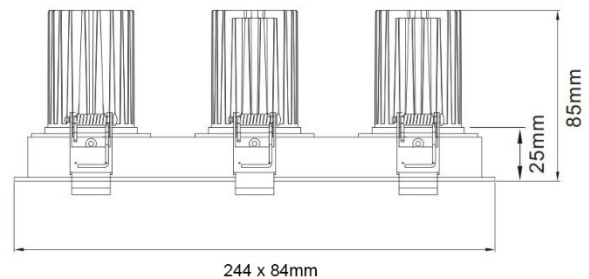

## Product Dimensions and Cut-out Information

Fitting Length (mm): Not Applicable

Diameter (mm): 244 x 84

Height (mm): 85

Cut-out Dimension (mm): 238 x 78

Dimension: