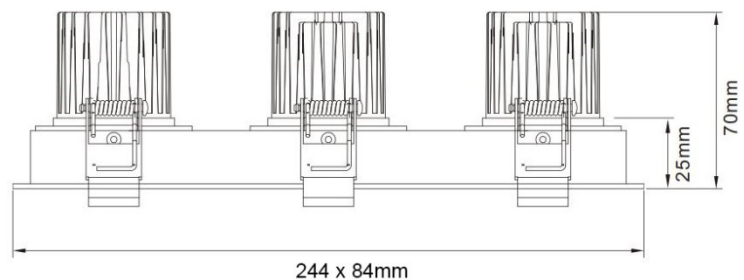

PRODUCT DATASHEET

Model: LDG826

Category: LED Downlight

Description: 7w 3 head LED Grill light with Triac dimming

General Information

Material: Aluminum

Fitting Colors: Matte White / Black

Rotation Angle (degree): 355

Tilting Angle (degree): 30

Track System: Not Applicable

IP Rating: 20

Working Temperature (°C): -5 - +35

Storage Temperature (°C): -20 - +50

Product Dimensions and Cut-out Information

Fitting Length (mm): Not Applicable

Diameter (mm): 244 x 84

Height (mm): 70

Cut-out Dimension (mm): 238 x 78

Dimension:

Packing Information

Packaging Type: Individual box

Quantity per carton: 10

CBM per carton: 0.069

Gross weight per carton (kgs): 0.84

Lifespan

Lifetime (hours): 50000

Luminous Flux after 50000hours (lm): LM80 Comply

PRODUCT DATASHEET

Model: LDG826

Category: LED Downlight

Description: 7w 3 head LED Grill light with Triac dimming