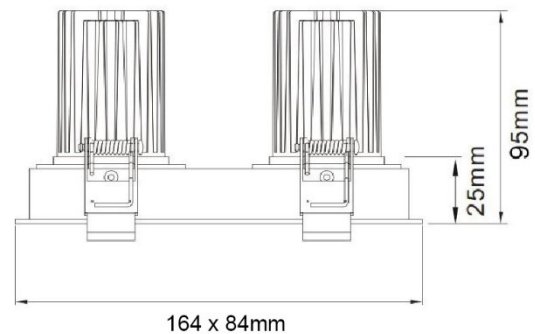

## General Information

Material: Aluminum

Fitting Colors: Matte White / Black

Rotation Angle (degree): 355

Tilting Angle (degree): 30

Track System: Not Applicable

IP Rating: 20

Working Temperature (°C): -5 - +35

## Product Dimensions and Cut-out Information

Fitting Length (mm): Not Applicable

Diameter (mm): 164 x 84

Height (mm): 95

Cut-out Dimension (mm): 158 x 78

Dimension: