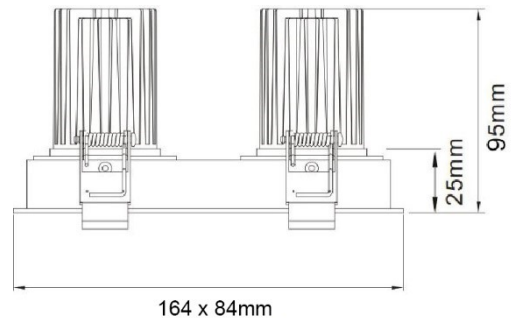

## General Information

Material: Aluminum

Fitting Colors: Matte White / Black

Rotation Angle (degree): 355

Tilting Angle (degree): 30

Track System: Not Applicable

IP Rating: 20

Working Temperature (°C): -5 - +35

## Product Dimensions and Cut-out Information

Fitting Length (mm): Not Applicable

Diameter (mm): 164 x 84

Height (mm): 95

Cut-out Dimension (mm): 158 x 78

Dimension: