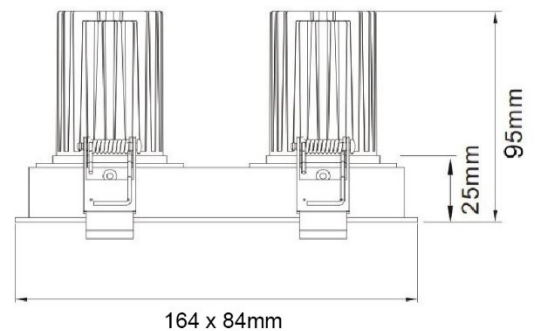

PRODUCT DATASHEET

Model: LDG818

Category: LED Downlight

Description: 2 x 12w LED Grill light

General Information

Material: Aluminum

Fitting Colors: Matte White / Black

Rotation Angle (degree): 355

Tilting Angle (degree): 30

Track System: Not Applicable

IP Rating: 20

Working Temperature (°C): -5 - +35

Storage Temperature (°C): -20 - +50

Product Dimensions and Cut-out Information

Fitting Length (mm): Not Applicable

Diameter (mm): 164 x 84

Height (mm): 95

Cut-out Dimension (mm): 158 x 78

Packing Information

Packaging Type: Individual box

Quantity per carton: 20

CBM per carton: 0.048

Gross weight per carton (kgs): 0.62

Lifespan

Lifetime (hours): 50000

Luminous Flux after 50000hours (lm): LM80 Comply

Dimension:

PRODUCT DATASHEET

Model: LDG818

Category: LED Downlight

Description: 2 x 12w LED Grill light