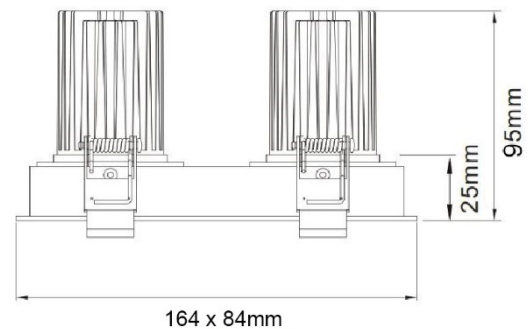

PRODUCT DATASHEET

Model: LDG818

Category: LED Downlight

Description: 2 x 12w LED Grill light with Triac dimming

General Information

Material: Aluminum

Fitting Colors: Matte White / Black

Rotation Angle (degree): 355

Tilting Angle (degree): 30

Track System: Not Applicable

IP Rating: 20

Working Temperature (°C): -5 - +35

Storage Temperature (°C): -20 - +50

Product Dimensions and Cut-out Information

Fitting Length (mm): Not Applicable

Diameter (mm): 164 x 84

Height (mm): 95

Cut-out Dimension (mm): 158 x 78

Dimension:

Packing Information

Packaging Type: Individual box

Quantity per carton: 20

CBM per carton: 0.048

Gross weight per carton (kgs): 0.62

Lifespan

Lifetime (hours): 50000

Luminous Flux after 50000hours (lm): LM80 Comply

PRODUCT DATASHEET

Model: LDG818

Category: LED Downlight

Description: 2 x 12w LED Grill light with Triac dimming