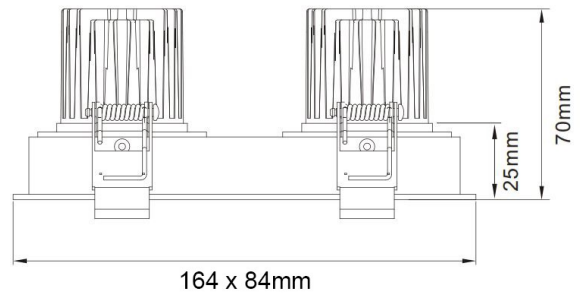

PRODUCT DATASHEET

Model: LDG816

Category: LED Downlight

Description: 7w 2 head LED Grill light with Triac dimming

General Information

Material: Aluminum

Fitting Colors: Matte White / Black

Rotation Angle (degree): 355

Tilting Angle (degree): 30

Track System: Not Applicable

IP Rating: 20

Working Temperature (°C): -5 - +35

Storage Temperature (°C): -20 - +50

Product Dimensions and Cut-out Information

Fitting Length (mm): Not Applicable

Diameter (mm): 164 x 84

Height (mm): 70

Cut-out Dimension (mm): 158 x 78

Dimension:

Packing Information

Packaging Type: Individual box

Quantity per carton: 20

CBM per carton: 0.048

Gross weight per carton (kgs): 0.56

Lifespan

Lifetime (hours): 50000

Luminous Flux after 50000hours (lm): LM80 Comply

PRODUCT DATASHEET

Model: LDG816

Category: LED Downlight

Description: 7w 2 head LED Grill light with Triac dimming