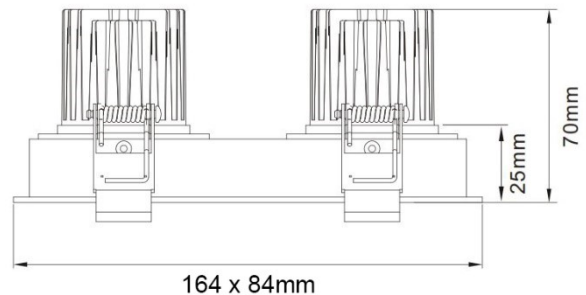

## General Information

Material: Aluminum

Fitting Colors: Matte White / Black

Rotation Angle (degree): 355

Tilting Angle (degree): 30

Track System: Not Applicable

IP Rating: 20

Working Temperature (°C): -5 - +35

## Product Dimensions and Cut-out Information

Fitting Length (mm): Not Applicable

Diameter (mm): 164 x 84

Height (mm): 70

Cut-out Dimension (mm): 158 x 78

Dimension: