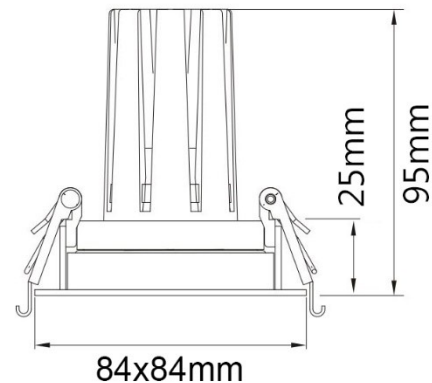

PRODUCT DATASHEET

Model: LDG808

Category: LED Downlight

Description: 12w LED Grill light

General Information

Material: Aluminum

Fitting Colors: Matte White / Black

Rotation Angle (degree): 355

Tilting Angle (degree): 30

Track System: Not Applicable

IP Rating: 20

Working Temperature (°C): -5 - +35

Storage Temperature (°C): -20 - +50

Product Dimensions and Cut-out Information

Fitting Length (mm): Not Applicable

Diameter (mm): 84 x 84

Height (mm): 95

Cut-out Dimension (mm): 78 x 78

Dimension:

Packing Information

Packaging Type: Individual box

Quantity per carton: 30

CBM per carton: 0.04

Gross weight per carton (kgs): 0.31

Lifespan

Lifetime (hours): 50000

Luminous Flux after 50000hours (lm): LM80 Comply

PRODUCT DATASHEET

Model: LDG808

Category: LED Downlight

Description: 12w LED Grill light