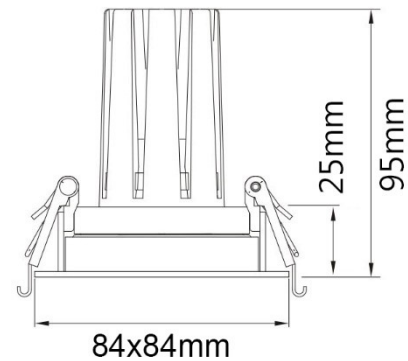

PRODUCT DATASHEET

Model: LDG808

Category: LED Downlight

Description: 12w LED Grill light

General Information

Material: Aluminum

Fitting Colors: Matte White / Black

Rotation Angle (degree): 355

Tilting Angle (degree): 30

Track System: Not Applicable

IP Rating: 20

Working Temperature (°C): -5 - +35

Storage Temperature (°C): -20 - +50

Product Dimensions and Cut-out Information

Fitting Length (mm): Not Applicable

Diameter (mm): 84 x 84

Height (mm): 95

Cut-out Dimension (mm): 78 x 78

Dimension:

Packing Information

Packaging Type: Individual box

Quantity per carton: 30

CBM per carton: 0.04

Gross weight per carton (kgs): 0.31

Lifespan

Lifetime (hours): 50000

Luminous Flux after 50000hours (lm): LM80 Comply

PRODUCT DATASHEET

Model: LDG808

Category: LED Downlight

Description: 12w LED Grill light