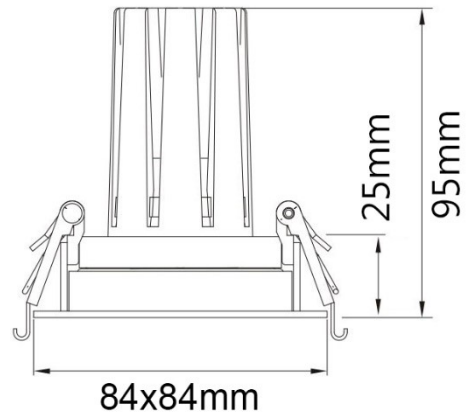

## General Information

Material: Aluminum

Fitting Colors: Matte White / Black

Rotation Angle (degree): 355

Tilting Angle (degree): 30

Track System: Not Applicable

IP Rating: 20

Working Temperature (°C): -5 - +35

## Product Dimensions and Cut-out Information

Fitting Length (mm): Not Applicable

Diameter (mm): 84 x 84

Height (mm): 95

Cut-out Dimension (mm): 78 x 78

Dimension: