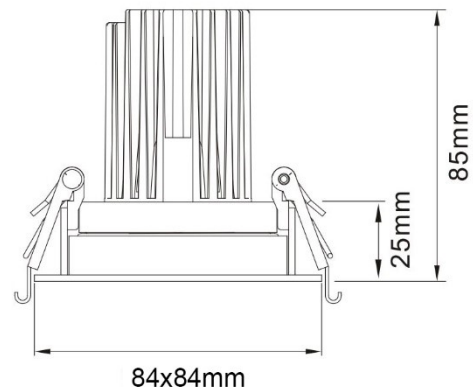

PRODUCT DATASHEET

Model: LDG807

Category: LED Downlight

Description: 9w LED Grill light with Triac Dimming

General Information

Material: Aluminum

Fitting Colors: Matte White / Black

Rotation Angle (degree): 355

Tilting Angle (degree): 30

Track System: Not Applicable

IP Rating: 20

Working Temperature (°C): -5 - +35

Storage Temperature (°C): -20 - +50

Product Dimensions and Cut-out Information

Fitting Length (mm): Not Applicable

Diameter (mm): 84 x 84

Height (mm): 85

Cut-out Dimension (mm): 78 x 78

Dimension:

Packing Information

Packaging Type: Individual box

Quantity per carton: 30

CBM per carton: 0.04