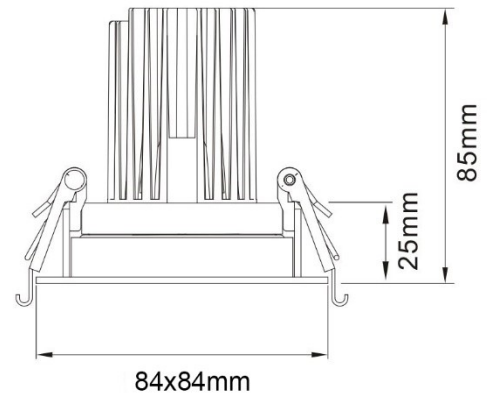

PRODUCT DATASHEET

Model: LDG807

Category: LED Downlight

Description: 9w LED Grill light

General Information

Material: Aluminum

Fitting Colors: Matte White / Black

Rotation Angle (degree): 355

Tilting Angle (degree): 30

Track System: Not Applicable

IP Rating: 20

Working Temperature (°C): -5 - +35

Storage Temperature (°C): -20 - +50

Product Dimensions and Cut-out Information

Fitting Length (mm): Not Applicable

Diameter (mm): 84 x 84

Height (mm): 85

Cut-out Dimension (mm): 78 x 78

Dimension:

Packing Information

Packaging Type: Individual box

Quantity per carton: 30

CBM per carton: 0.04