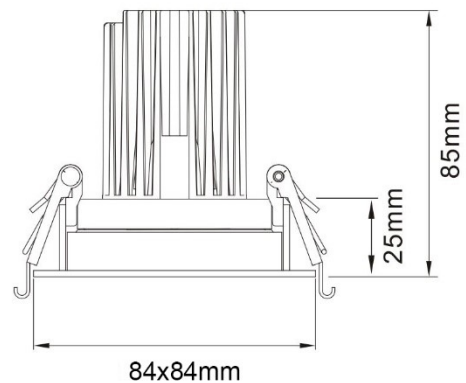

PRODUCT DATASHEET

Model: LDG807

Category: LED Downlight

Description: 9w LED Grill light

General Information

Material: Aluminum

Fitting Colors: Matte White / Black

Rotation Angle (degree): 355

Tilting Angle (degree): 30

Track System: Not Applicable

IP Rating: 20

Working Temperature (°C): -5 - +35

Storage Temperature (°C): -20 - +50

Product Dimensions and Cut-out Information

Fitting Length (mm): Not Applicable

Diameter (mm): 84 x 84

Height (mm): 85

Cut-out Dimension (mm): 78 x 78

Dimension:

Packing Information

Packaging Type: Individual box

Quantity per carton: 30

CBM per carton: 0.04